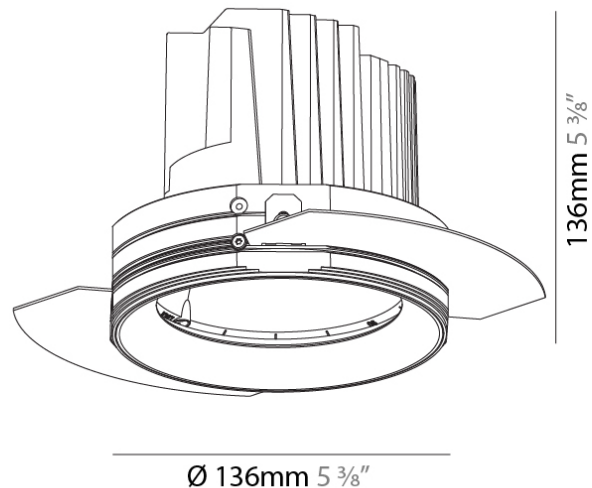

ELECTRICAL

Lamp Type: LED (Zhaga Standard)
Input Wattage (W): 13.2 / 16.5
Total Output Wattage (W): 12.1 / 14.7
Dimming: Tri-Mode (Non-Dimming and Phase Dimming (120Vac only) and 0-10V Dimming)
Driver Included: No
Driver Location: Recessed Housing
Driver Type: Constant Current - Universal
Driver Class: Class 2
Housing: See components
Input Voltage (V): 120 - 277
Constant Current (MA): 350

LED

Number of LEDs: 1
Color Temperature (°K): 2700 / 3000 / 3500 / 4000
Max. Delivered Lumen (lm): 870 / 970 / 1038 / 1060
Nominal Lumen (lm): 960 / 1070 / 1156 / 1180
CRI: >90 CRI
Efficiency (%): 90.5
Lamp Life (hrs): 50000
Upon Request: RGB-W Tunable White Special Color Temperature Special LED

OPTICAL

Reflector: 10
Beam Angle: Narrow
Adjustability: Rotational 355°; Tilt 30°
Upon Request: Special Beam Angles

RATINGS AND CERTIFICATIONS

382, F 416-247-9319, www.zaneen.com

Created by Interlight for North American standards. At the end of the existing Model #. For assistance on 'custom' specifications, contact zteam@zaneen.com.

In a constant effort to supply the best product, we reserve the right to change specifications or materials without notice. The most recent specification sheets are found at zaneen.com

IP rating: IP20

140mm
5 1/2"

150mm
5 3/8"

10 | 12 1/2 | 15 | 25mm
3/8" | 1/2" | 9/16" | 1"

± 30°

355°